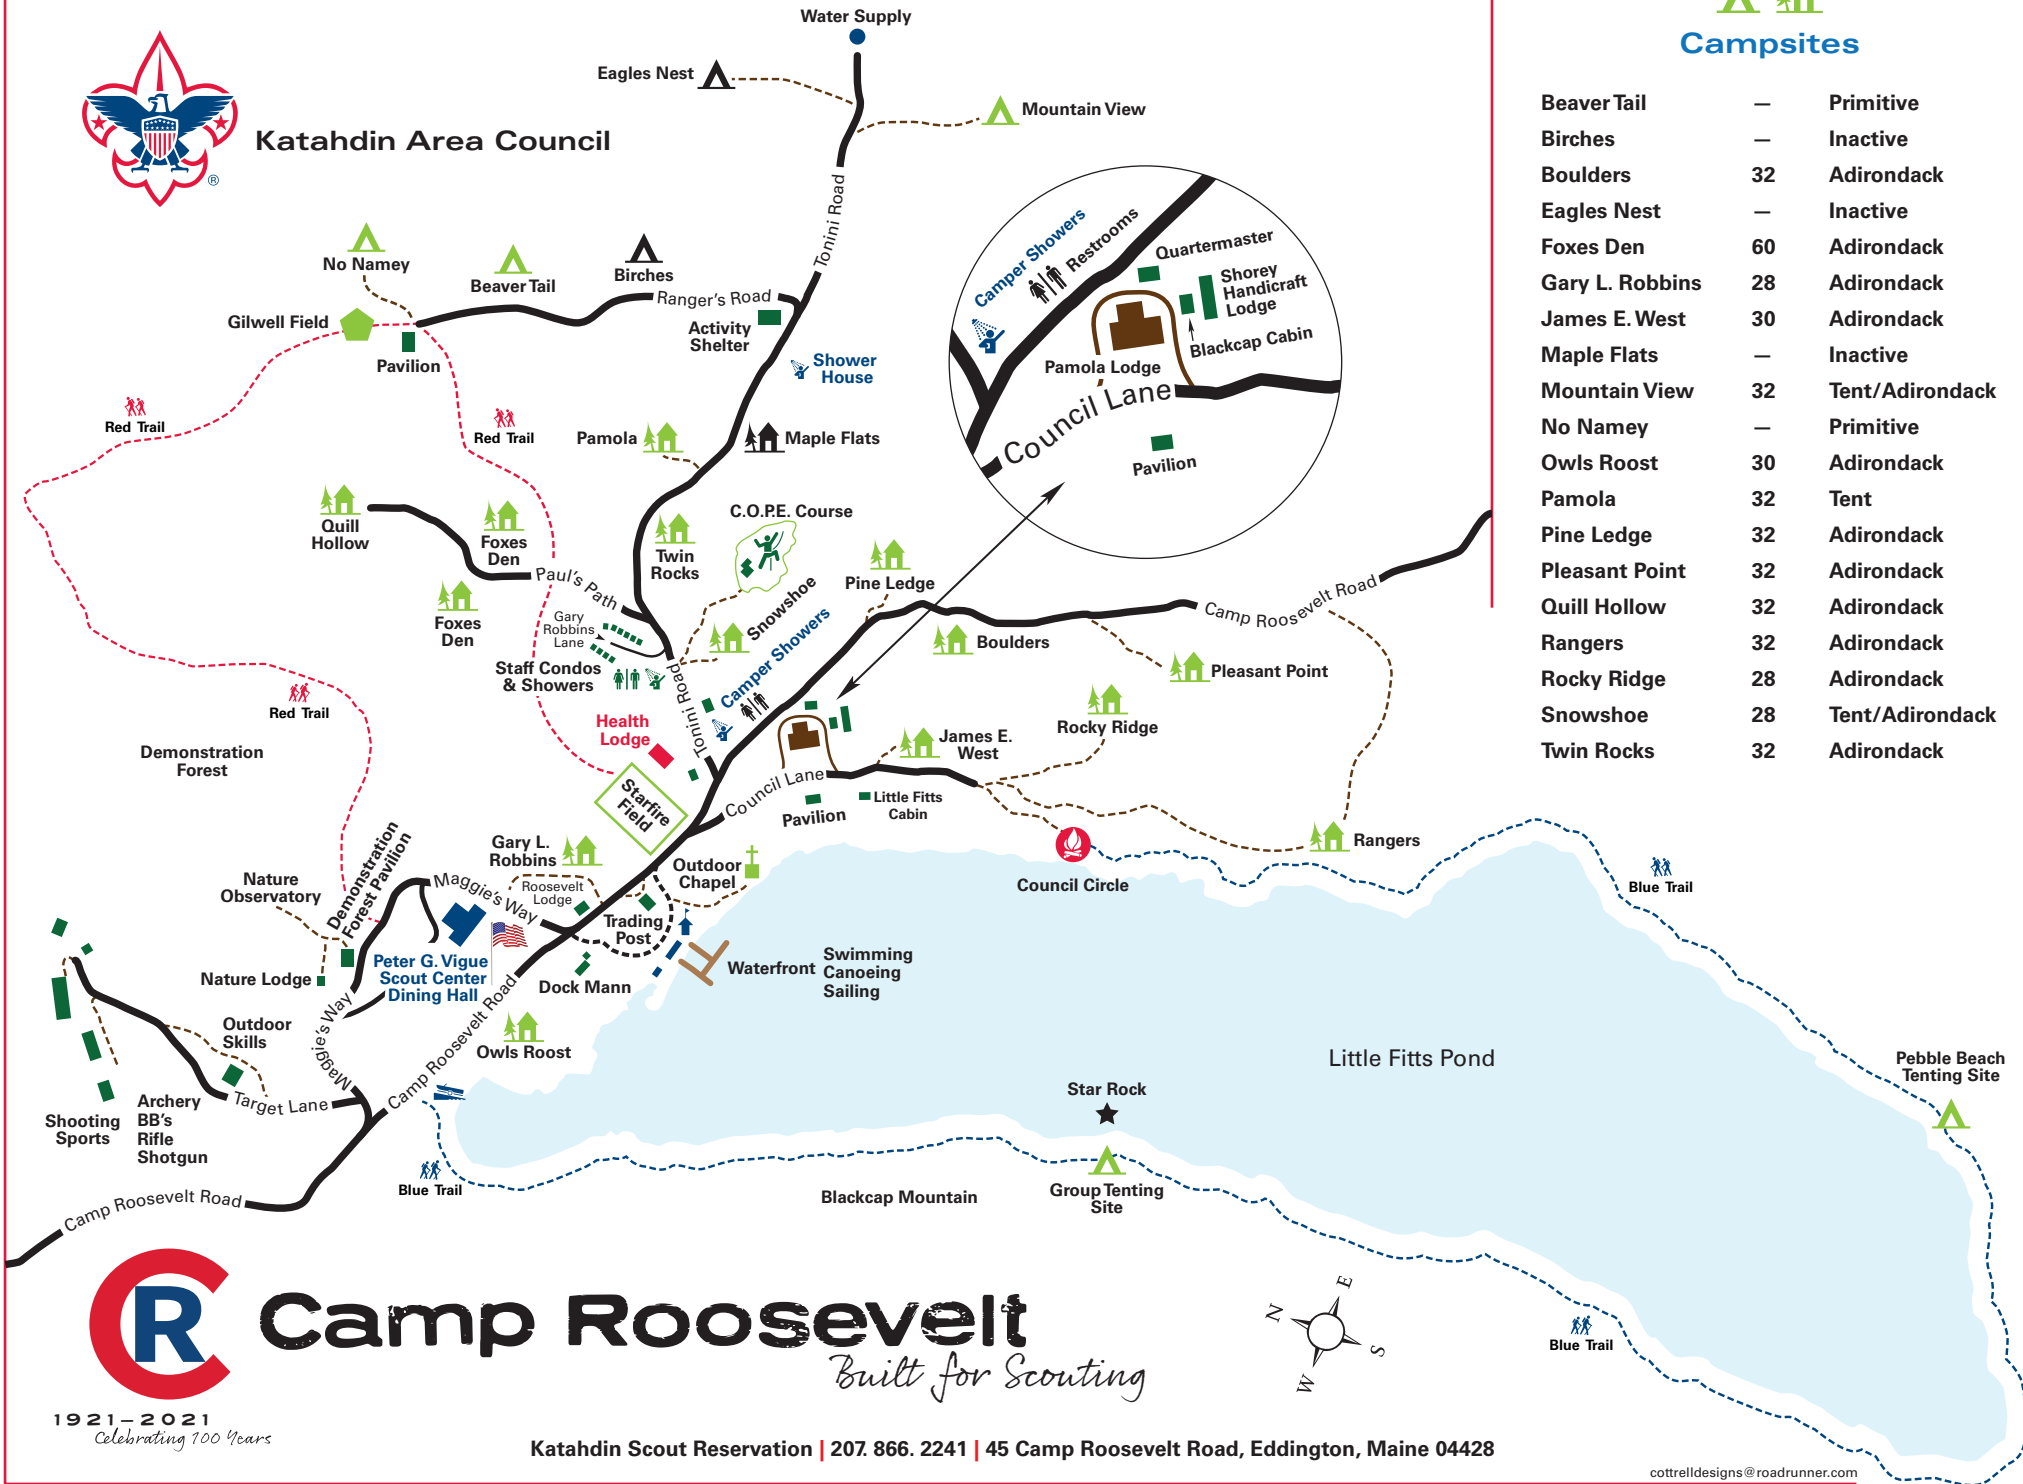

Katahdin Area Council

Campsites

Beaver Tail	—	Primitive
Birches	—	Inactive
Boulders	32	Adirondack
Eagles Nest	—	Inactive
Foxes Den	60	Adirondack
Gary L. Robbins	28	Adirondack
James E. West	30	Adirondack
Maple Flats	—	Inactive
Mountain View	32	Tent/Adirondack
No Namey	—	Primitive
Owls Roost	30	Adirondack
Pamola	32	Tent
Pine Ledge	32	Adirondack
Pleasant Point	32	Adirondack
Quill Hollow	32	Adirondack
Rangers	32	Adirondack
Rocky Ridge	28	Adirondack
Snowshoe	28	Tent/Adirondack
Twin Rocks	32	Adirondack

Camp Roosevelt
Built for Scouting

1921-2021
Celebrating 100 Years

Katahdin Scout Reservation | 207. 866. 2241 | 45 Camp Roosevelt Road, Eddington, Maine 04428

cottrelldesigns@roadrunner.com