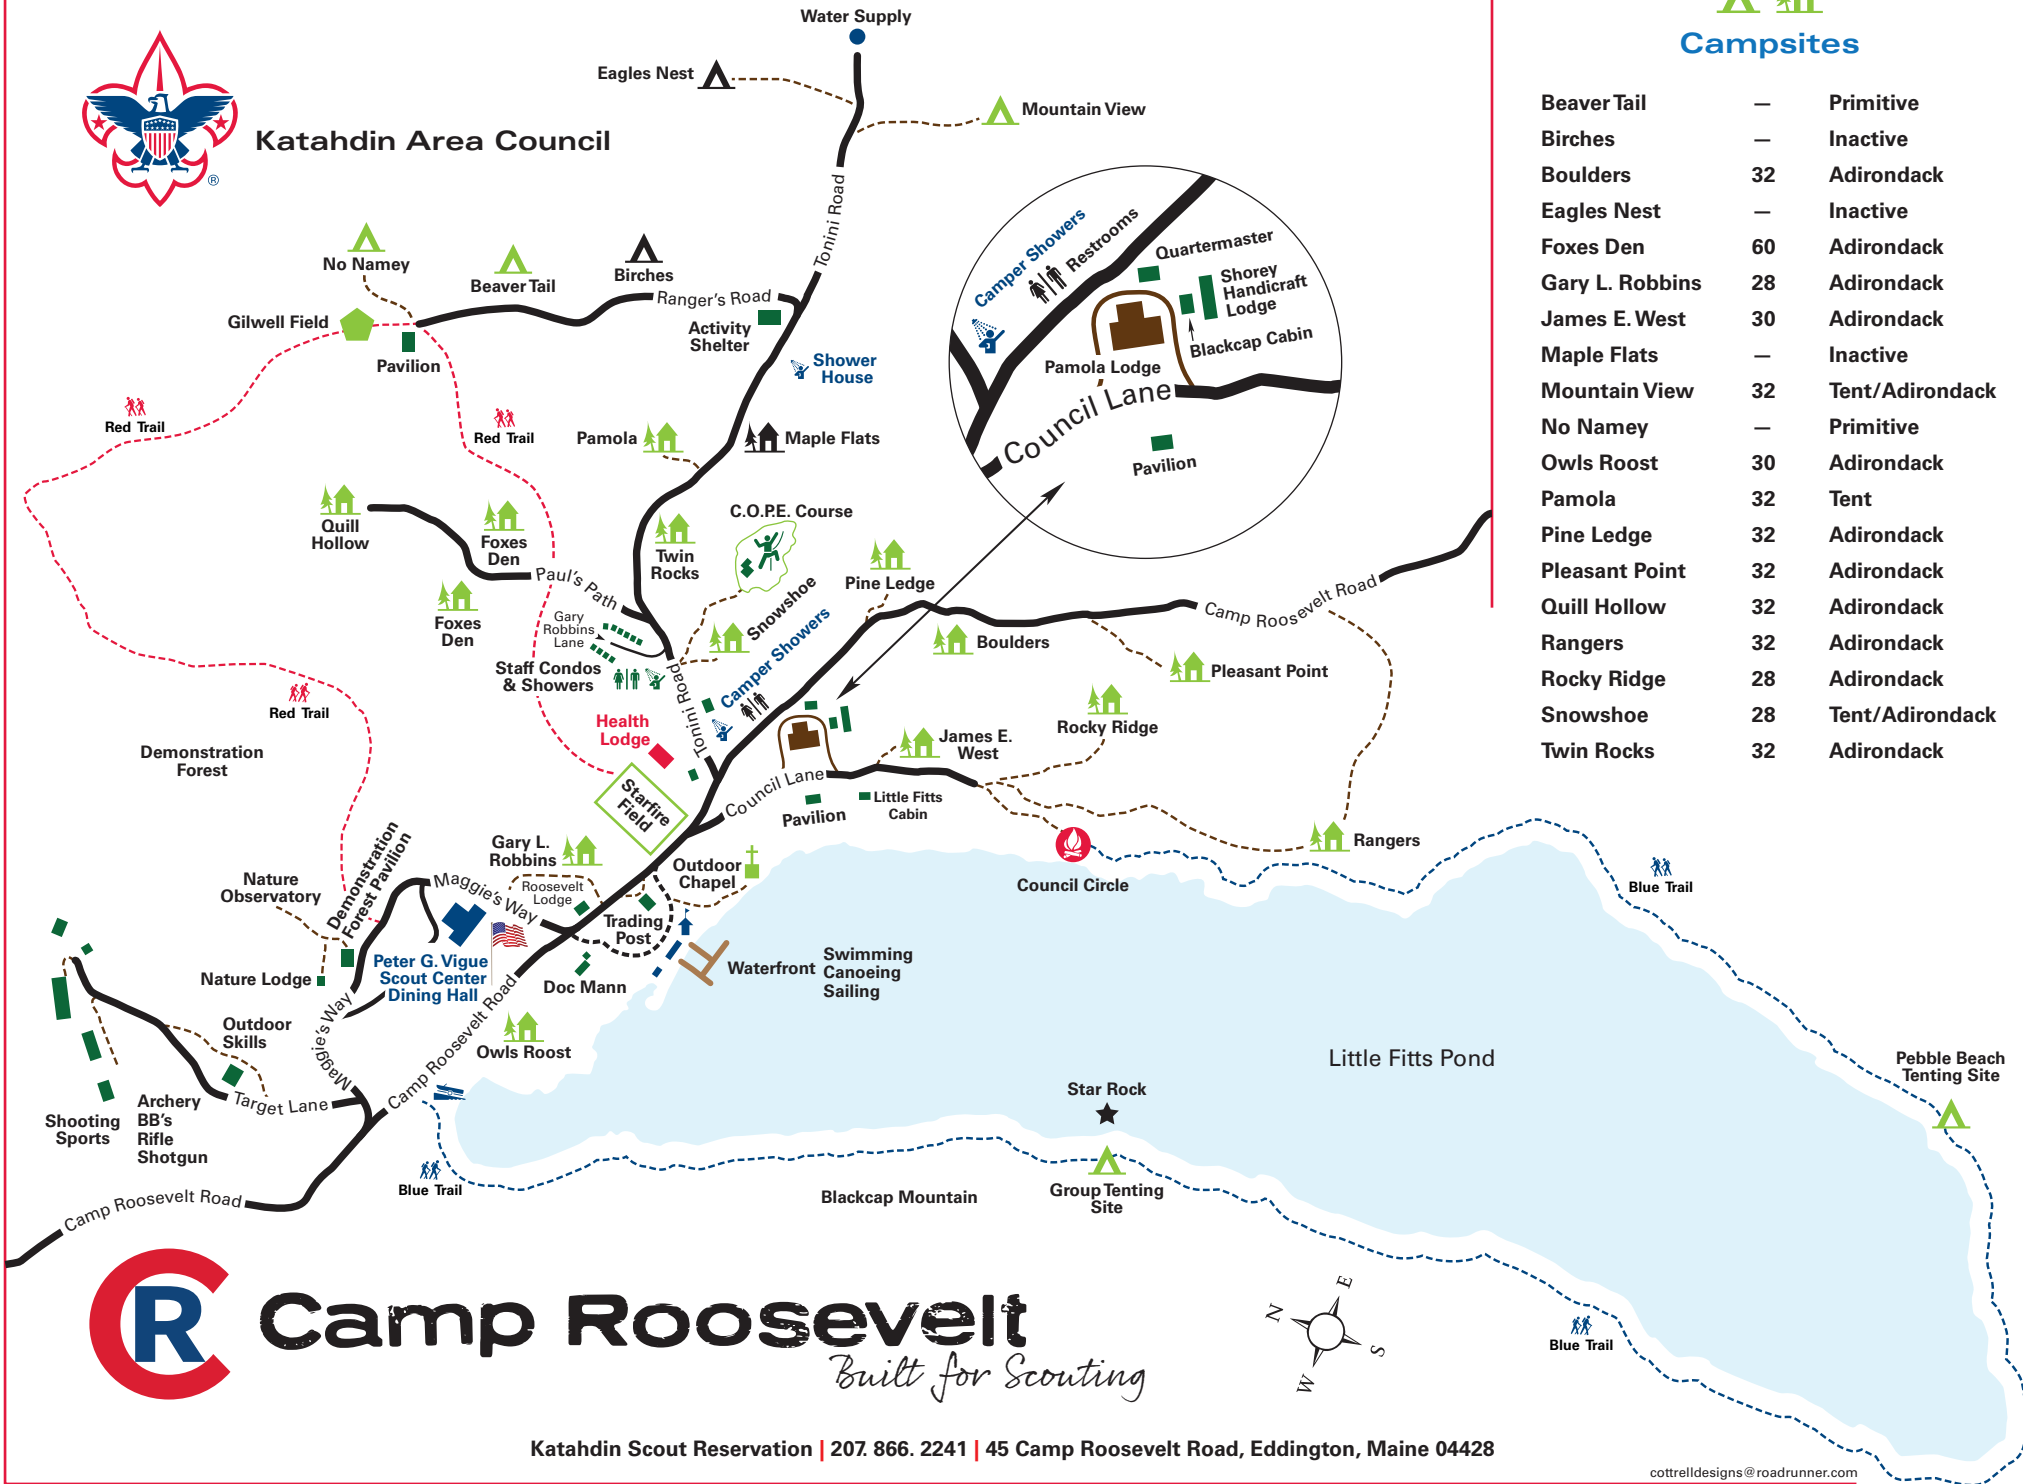

Katahdin Area Council

**Campsites**

Beaver Tail	—	Primitive
Birches	—	Inactive
Boulders	32	Adirondack
Eagles Nest	—	Inactive
Foxes Den	60	Adirondack
Gary L. Robbins	28	Adirondack
James E. West	30	Adirondack
Maple Flats	—	Inactive
Mountain View	32	Tent/Adirondack
No Namey	—	Primitive
Owls Roost	30	Adirondack
Pamola	32	Tent
Pine Ledge	32	Adirondack
Pleasant Point	32	Adirondack
Quill Hollow	32	Adirondack
Rangers	32	Adirondack
Rocky Ridge	28	Adirondack
Snowshoe	28	Tent/Adirondack
Twin Rocks	32	Adirondack

**Camp Roosevelt**  
Built for Scouting

Katahdin Scout Reservation | 207. 866. 2241 | 45 Camp Roosevelt Road, Eddington, Maine 04428

cottrellsdesigns@roadrunner.com